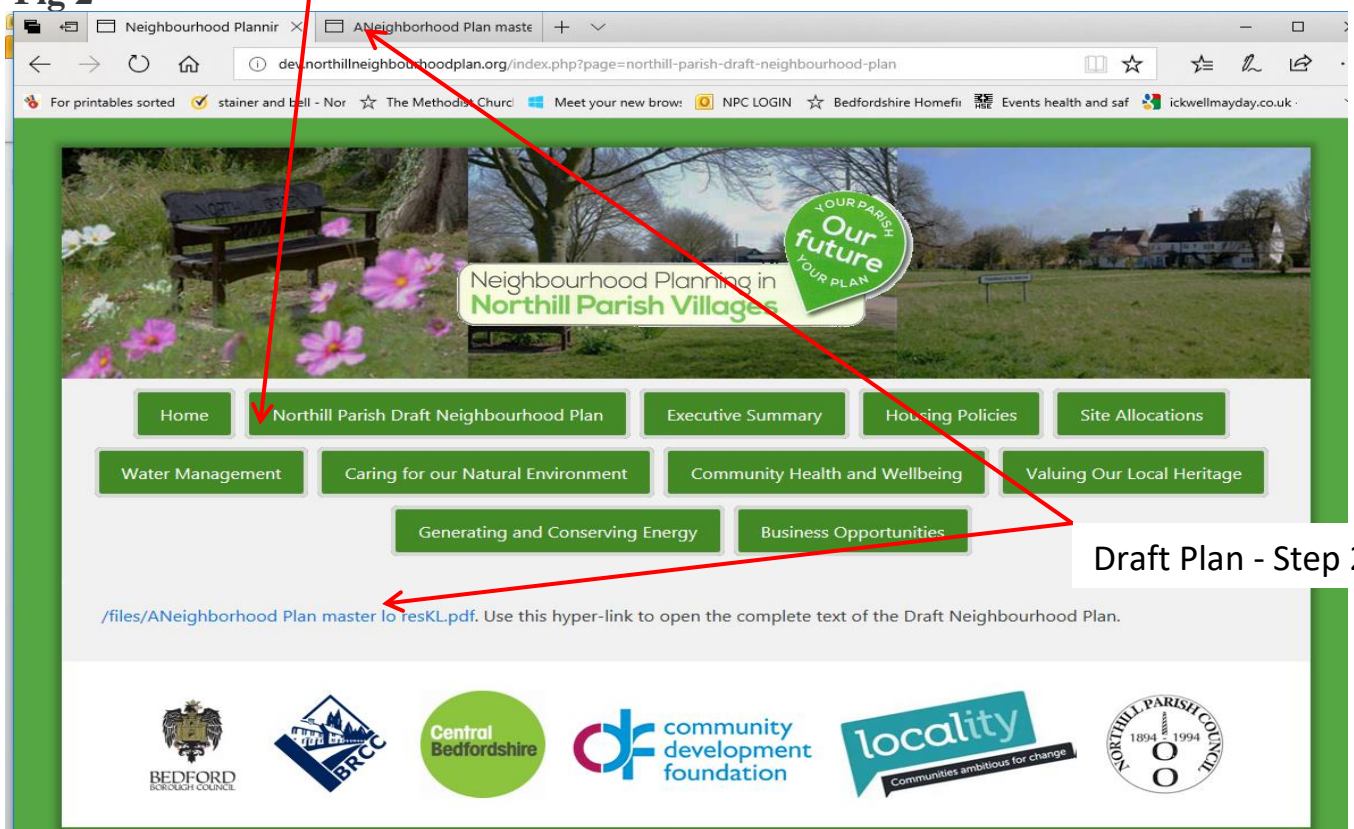

To view the Draft Plan – Refer to Fig 2 and:

Step 1 - Click the Green tab marked 'Draft Neighbourhood Plan'

Step 2 - Open the hyper-link beneath the green tabs. This will open a second tab at the tab on the Screen (to the right of the existing tab). The cover page of the Plan is then displayed in the main screen. The Plan can be revisited at any time by returning to this 'Tab' at the top of the screen to re open it.

Fig 2

Draft Plan - Step 1