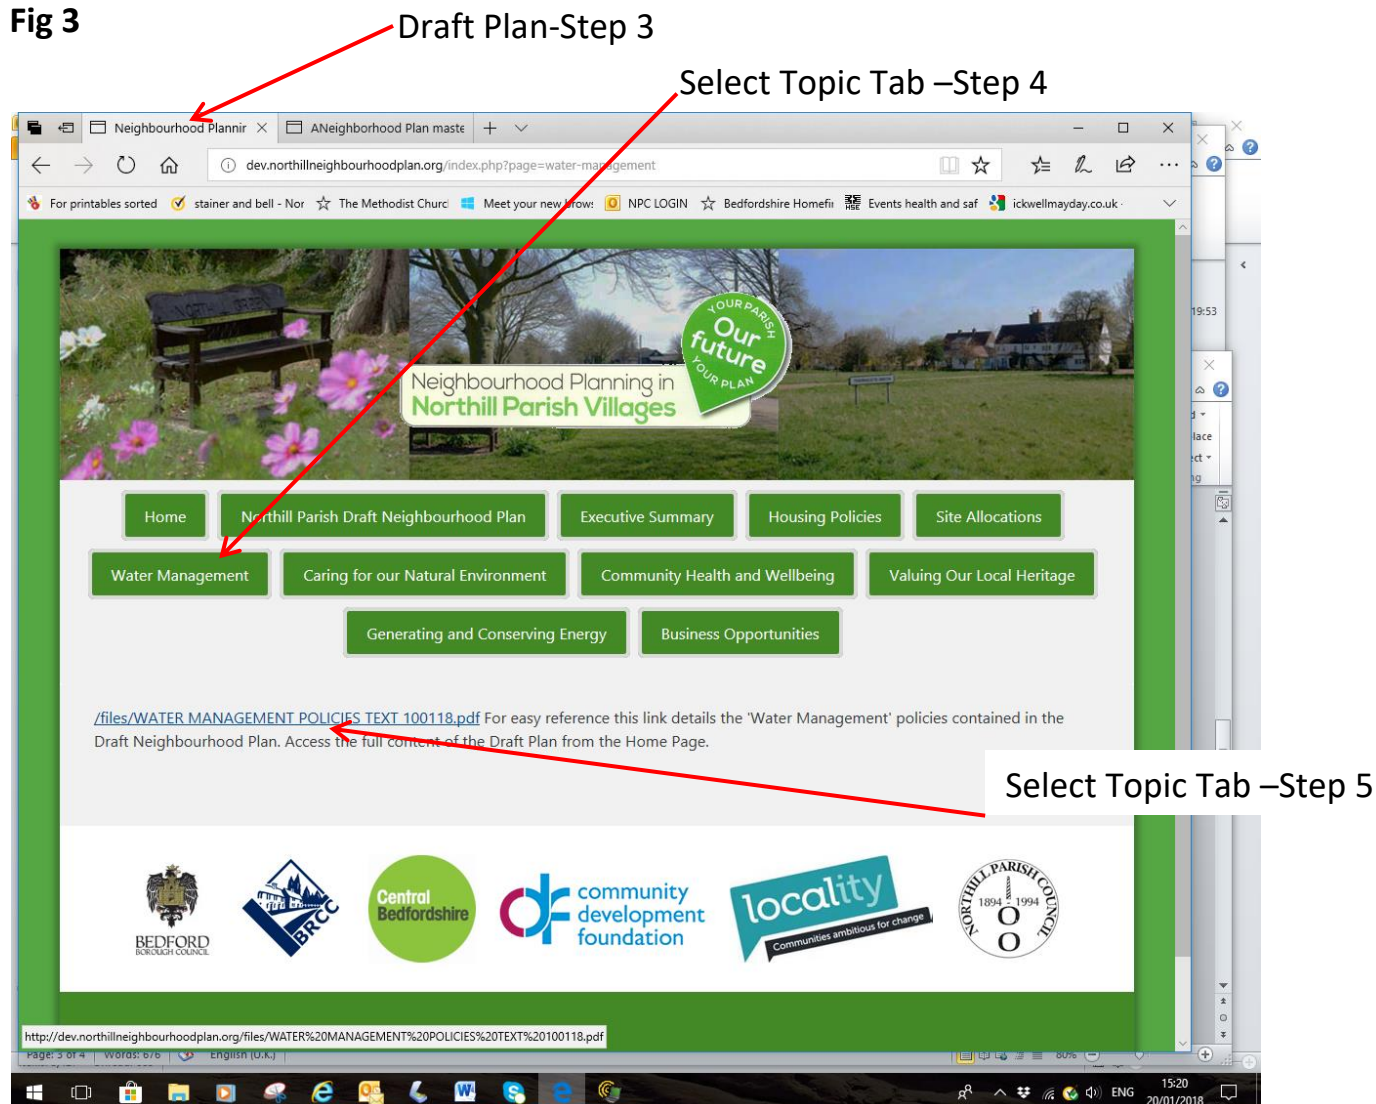

Useful Navigation Hints

The website 'Home Page' below as viewed in the web browser with a tab open in the top left hand corner of the screen see Fig 1.

Fig 1 – Home Page

'Home Page Tab'

To view the Draft Plan – Refer to Fig 2 and:

Step 1 - Click the Green tab marked 'Draft Neighbourhood Plan'

Step 2 - Open the hyper-link beneath the green tabs. This will open a second tab at the tab on the Screen (to the right of the existing tab). The cover page of the Plan is then displayed in the main screen. The Plan can be revisited at any time by returning to this 'Tab' at the top of the screen to re open it.

Fig 2

Draft Plan - Step 1

Draft Plan - Step 2

To open 'Topic Related Tabs' ie Housing, Water Management etc, refer to Fig 3:

Step 3 - Return to the 'Home Page Tab' and

Step 4 - Select a 'Topic Tab' displayed in the main screen.

Step 5 - This will display a hyper link to the document giving access to its content. See Fig 3

Fig 3

To open other Topic Related Tabs either:

- Repeat Steps 3, 4 & 5 above or
- Use the return arrow (←) in the top left hand corner of the screen to re open the Home Page.